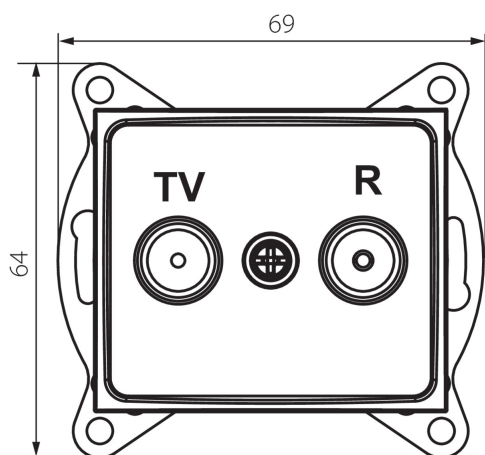

24923 DOMO 01-1330-041 gr

Radio/TV terminal wall socket

5905339249234

GENERAL DATA:

Colour: graphite
Place of assembly: Recessed mount in the wall
Width [mm]: 69
Height [mm]: 64
Diameter of an installation box: 60
Number of sockets: 2

TECHNICAL DATA:

Material: PC
Socket type: RTV terminal
Plastic: PC
IP class: 20

LOGISTIC DATA:

Packaging method: 10
Number of units in the secondary packaging: 10
Number of units in the packaging: 120
Net unit weight [g]: 58
Grammage [g]: 102.58
Length of a unit pack [cm]: 10
Width of a unit pack [cm]: 4
Height of a unit pack [cm]: 14
Weight of a cardboard box [kg]: 12.3096
Width of a cardboard box [cm]: 25.5
Height of a cardboard box [cm]: 32
Length of a cardboard box [cm]: 44
Volume of a cardboard box [m³]: 0.035904