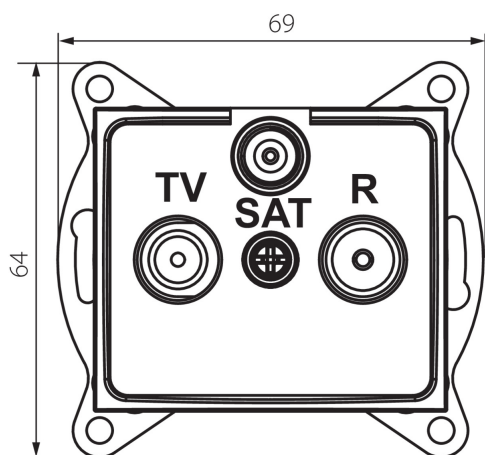

24924 DOMO 01-1340-041 gr

Radio/TV/SAT loop-through wall socket

5905339249241

GENERAL DATA:

Colour: graphite
Place of assembly: Recessed mount in the wall
Width [mm]: 69
Height [mm]: 64
Diameter of an installation box: 60
Number of sockets: 3

TECHNICAL DATA:

Material: PC
Socket type: RTV-Sat pass-through
Plastic: PC
IP class: 20

LOGISTIC DATA:

Packaging method: 10
Number of units in the secondary packaging: 10
Number of units in the packaging: 120
Net unit weight [g]: 96
Grammage [g]: 108.67
Length of a unit pack [cm]: 10
Width of a unit pack [cm]: 4
Height of a unit pack [cm]: 14
Weight of a cardboard box [kg]: 13.0404
Width of a cardboard box [cm]: 25.5
Height of a cardboard box [cm]: 32
Length of a cardboard box [cm]: 44
Volume of a cardboard box [m³]: 0.035904