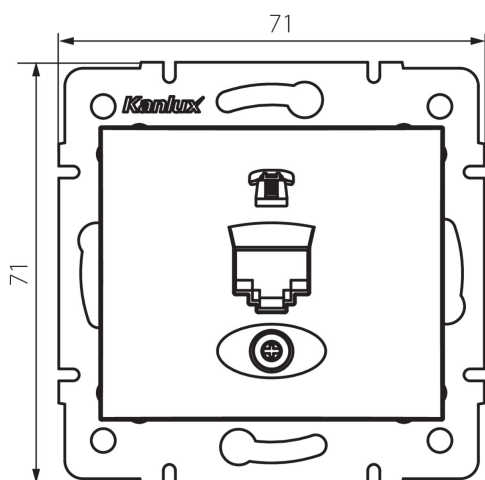

## 24928 DOMO 01-1370-041 gr

Numeric Telephone Socket Outlet (RJ11) -1 Gang

5905339249289

### GENERAL DATA:

**Colour:** graphite  
**Place of assembly:** Recessed mount in the wall  
**Width [mm]:** 71  
**Height [mm]:** 71  
**Diameter of an installation box:** 60  
**Number of sockets:** 1

### TECHNICAL DATA:

**Material:** PC  
**Socket type:** single telephone RJ11  
**Plastic:** PC  
**IP class:** 20