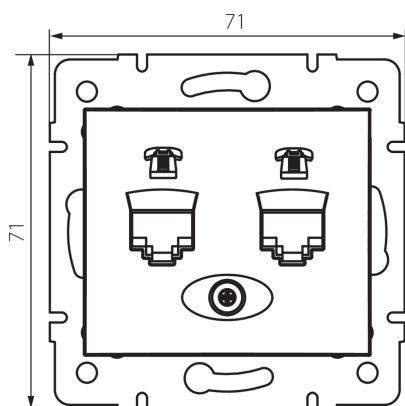

24929 DOMO 01-1380-041 gr

Double Numeric Telephone Socket Outlet (2pcs RJ11)

5905339249296

GENERAL DATA:

Colour: graphite
Place of assembly: Recessed mount in the wall
Width [mm]: 71
Height [mm]: 71
Diameter of an installation box: 60
Number of sockets: 2

TECHNICAL DATA:

Material: PC
Socket type: dual independent telephone 2x RJ11
Plastic: PC
IP class: 20

LOGISTIC DATA:

Packaging method: 10
Number of units in the secondary packaging: 10
Number of units in the packaging: 120
Net unit weight [g]: 62
Grammage [g]: 74.58
Length of a unit pack [cm]: 10
Width of a unit pack [cm]: 4.5
Height of a unit pack [cm]: 14
Weight of a cardboard box [kg]: 8.9496
Width of a cardboard box [cm]: 25.5
Height of a cardboard box [cm]: 32
Length of a cardboard box [cm]: 44
Volume of a cardboard box [m³]: 0.035904