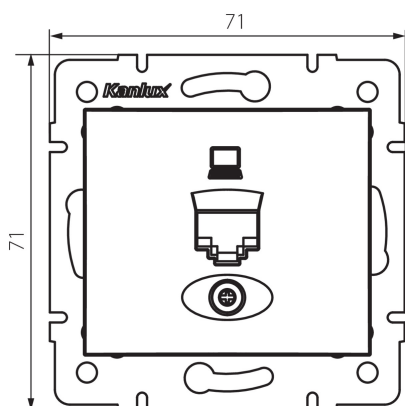

24930 DOMO 01-1390-041 gr

Single computer socket (RJ45Cat 5e Jack)

5905339249302

GENERAL DATA:

Colour: graphite
Place of assembly: Recessed mount in the wall
Width [mm]: 71
Height [mm]: 71
Diameter of an installation box: 60
Number of sockets: 1

TECHNICAL DATA:

Material: PC
Socket type: single computer RJ45 Cat. 5e
Plastic: PC
IP class: 20

LOGISTIC DATA:

Packaging method: 10
Number of units in the secondary packaging: 10
Number of units in the packaging: 120
Net unit weight [g]: 56
Grammage [g]: 68.58
Length of a unit pack [cm]: 10
Width of a unit pack [cm]: 4
Height of a unit pack [cm]: 14
Weight of a cardboard box [kg]: 8.2296
Width of a cardboard box [cm]: 25.5
Height of a cardboard box [cm]: 32
Length of a cardboard box [cm]: 44
Volume of a cardboard box [m³]: 0.035904