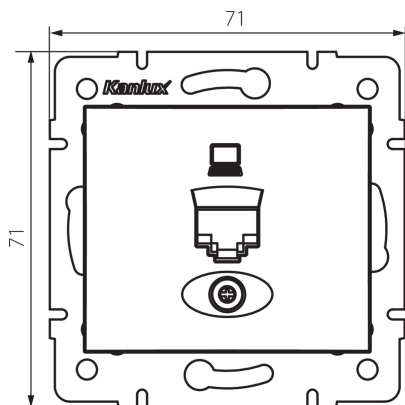

24931 DOMO 01-1400-041 gr

Single computer socket (RJ45Cat 6 Jack)

5905339249319

GENERAL DATA:

Colour: graphite
Place of assembly: Recessed mount in the wall
Width [mm]: 71
Height [mm]: 71
Diameter of an installation box: 60
Number of sockets: 1

TECHNICAL DATA:

Material: PC
Socket type: single computer RJ45 Cat. 6
Plastic: PC
IP class: 20

LOGISTIC DATA:

Packaging method: 10
Number of units in the secondary packaging: 10
Number of units in the packaging: 120
Net unit weight [g]: 56
Grammage [g]: 68.58
Length of a unit pack [cm]: 9
Width of a unit pack [cm]: 4
Height of a unit pack [cm]: 13
Weight of a cardboard box [kg]: 8.2296
Width of a cardboard box [cm]: 25.5
Height of a cardboard box [cm]: 32
Length of a cardboard box [cm]: 44
Volume of a cardboard box [m³]: 0.035904