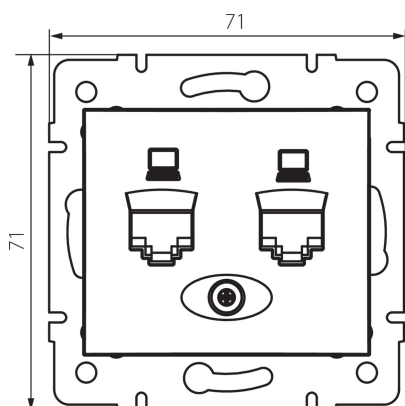

24933 DOMO 01-1420-041 gr

Double computer socket, independent (2x RJ45Cat 6 Jack)

5905339249333

GENERAL DATA:

Colour: graphite
Place of assembly: Recessed mount in the wall
Width [mm]: 71
Height [mm]: 71
Diameter of an installation box: 60
Number of sockets: 2

TECHNICAL DATA:

Material: PC
Socket type: dual independent computer 2xRJ45 Cat. 6
Plastic: PC
IP class: 20

LOGISTIC DATA:

Packaging method: 10
Number of units in the secondary packaging: 10
Number of units in the packaging: 120
Net unit weight [g]: 64
Grammage [g]: 76.67
Length of a unit pack [cm]: 9
Width of a unit pack [cm]: 5
Height of a unit pack [cm]: 13
Weight of a cardboard box [kg]: 9.2004
Width of a cardboard box [cm]: 25.5
Height of a cardboard box [cm]: 32
Length of a cardboard box [cm]: 44
Volume of a cardboard box [m³]: 0.035904