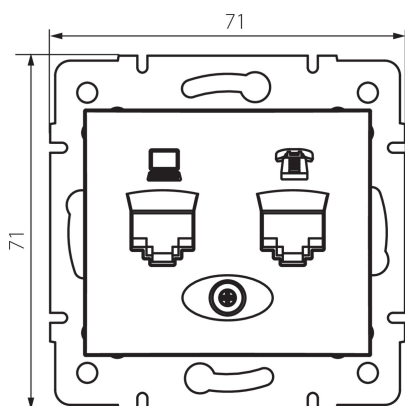

24934 DOMO 01-1430-041 gr

Computer and telephone socket (RJ45 Cat 5e+RJ11)

5905339249340

GENERAL DATA:

Colour: graphite

Place of assembly: Recessed mount in the wall

Width [mm]: 71

Height [mm]: 71

Diameter of an installation box: 60

Number of sockets: 2

TECHNICAL DATA:

Material: PC

Socket type: computer-telephone RJ45 Cat. 5e; RJ11

Plastic: PC

IP class: 20

LOGISTIC DATA:

Packaging method: 10

Number of units in the secondary packaging: 10

Number of units in the packaging: 120

Net unit weight [g]: 64

Grammage [g]: 76.67

Length of a unit pack [cm]: 9

Width of a unit pack [cm]: 5

Height of a unit pack [cm]: 13

Weight of a cardboard box [kg]: 9.2004

Width of a cardboard box [cm]: 25.5

Height of a cardboard box [cm]: 32

Length of a cardboard box [cm]: 44

Volume of a cardboard box [m³]: 0.035904