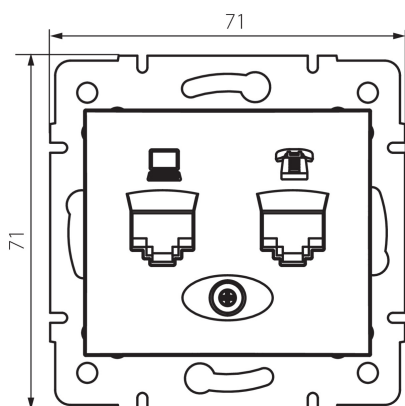

24935 DOMO 01-1440-041 gr

Computer and telephone socket (RJ45 Cat 6+RJ11)

5905339249357

GENERAL DATA:

Colour: graphite
Place of assembly: Recessed mount in the wall
Width [mm]: 71
Height [mm]: 71
Diameter of an installation box: 60
Number of sockets: 2

TECHNICAL DATA:

Material: PC
Socket type: computer-telephone RJ45 Cat. 6; RJ11
Plastic: PC
IP class: 20

LOGISTIC DATA:

Packaging method: 10
Number of units in the secondary packaging: 10
Number of units in the packaging: 120
Net unit weight [g]: 64
Grammage [g]: 76.67
Length of a unit pack [cm]: 10
Width of a unit pack [cm]: 5
Height of a unit pack [cm]: 14
Weight of a cardboard box [kg]: 9.2004
Width of a cardboard box [cm]: 25.5
Height of a cardboard box [cm]: 32
Length of a cardboard box [cm]: 44
Volume of a cardboard box [m³]: 0.035904