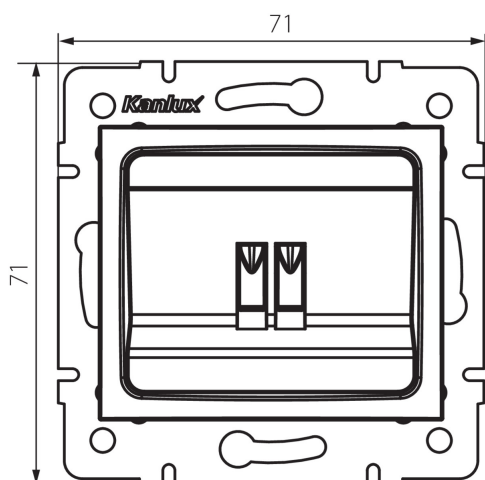

24936 DOMO 01-1450-041 gr

Single loudspeaker socket (2 contacts)

5905339249364

GENERAL DATA:

Colour: graphite
Place of assembly: Recessed mount in the wall
Width [mm]: 71
Height [mm]: 71
Diameter of an installation box: 60
Number of sockets: 1

TECHNICAL DATA:

Material: PC
Socket type: single speaker
Plastic: PC
IP class: 20

LOGISTIC DATA:

Packaging method: 10
Number of units in the secondary packaging: 10
Number of units in the packaging: 120
Net unit weight [g]: 58
Grammage [g]: 70.5
Length of a unit pack [cm]: 10
Width of a unit pack [cm]: 4
Height of a unit pack [cm]: 14
Weight of a cardboard box [kg]: 8.46
Width of a cardboard box [cm]: 25.5
Height of a cardboard box [cm]: 32
Length of a cardboard box [cm]: 44
Volume of a cardboard box [m³]: 0.035904