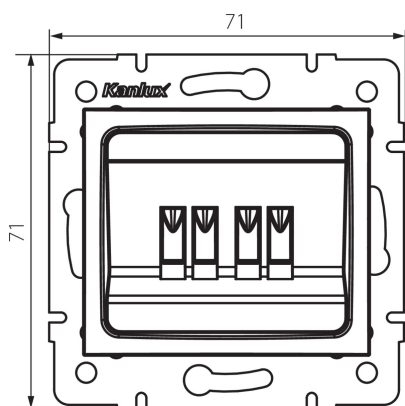

## 24937 DOMO 01-1820-041 gr

Double loudspeaker socket (4 contacts)

5905339249371

### GENERAL DATA:

**Colour:** graphite  
**Place of assembly:** Recessed mount in the wall  
**Width [mm]:** 71  
**Height [mm]:** 71  
**Diameter of an installation box:** 60  
**Number of sockets:** 2

### TECHNICAL DATA:

**Material:** PC  
**Plastic:** PC  
**IP class:** 20