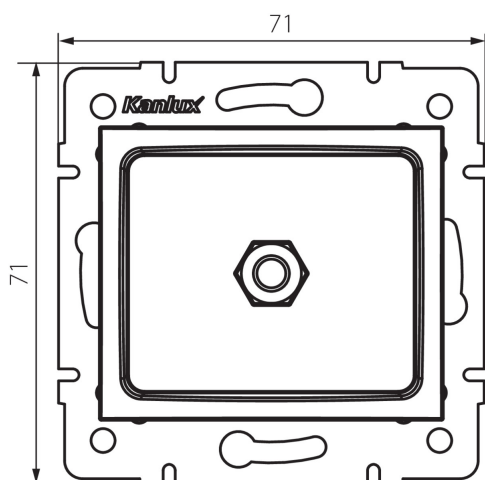

24938 DOMO 01-1830-041 gr

Equipotential socket

5905339249388

GENERAL DATA:

Colour: graphite

Place of assembly: Recessed mount in the wall

Width [mm]: 71

Height [mm]: 71

Diameter of an installation box: 60

Number of sockets: 1

TECHNICAL DATA:

Material: PC

Plastic: PC

IP class: 20

LOGISTIC DATA:

Packaging method: 10

Number of units in the secondary packaging: 10

Number of units in the packaging: 120

Net unit weight [g]: 64

Grammage [g]: 77

Length of a unit pack [cm]: 10

Width of a unit pack [cm]: 4

Height of a unit pack [cm]: 14