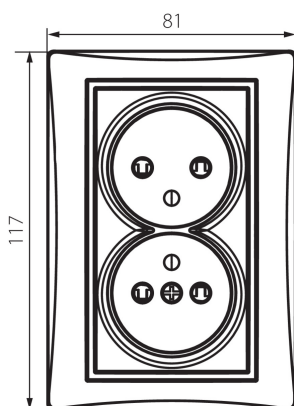

24974 DOMO 01-1260-130 pe

Type E double power socket, complete, with contact protection

5905339249746

GENERAL DATA:

Colour: pearl white
Place of assembly: Recessed mount in the wall
Contact protection: yes
Width [mm]: 81
Height [mm]: 110
Diameter of an installation box: 68
Installation depth: 25
Number of sockets: 2

TECHNICAL DATA:

Rated voltage [V]: 250 AC
Rated current [A]: 16
Class of protection against electric shock: I
Material: PC
Material of contacts: CuSn94
Earthing type: Type E
Terminal type: Screw terminal
Plastic: PC
IP class: 20

LOGISTIC DATA:

Packaging method: 10
Number of units in the secondary packaging: 10
Number of units in the packaging: 120
Net unit weight [g]: 120
Grammage [g]: 138.42
Length of a unit pack [cm]: 9
Width of a unit pack [cm]: 5
Height of a unit pack [cm]: 18
Weight of a cardboard box [kg]: 16.6104
Width of a cardboard box [cm]: 25
Height of a cardboard box [cm]: 52.5
Length of a cardboard box [cm]: 52
Volume of a cardboard box [m³]: 0.06825

24974 DOMO 01-1260-130 pe

Type E double power socket, complete, with contact protection