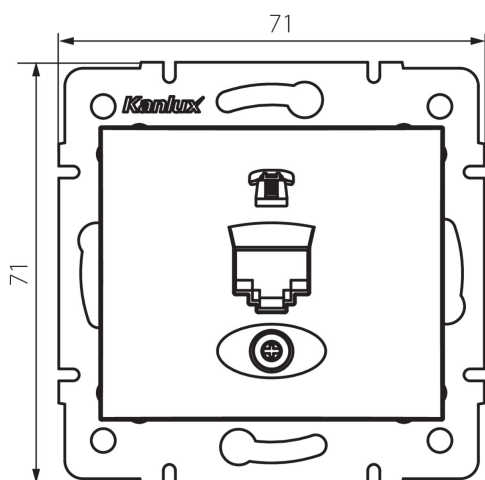

24987 DOMO 01-1370-030 pe

Numeric Telephone Socket Outlet (RJ11) -1 Gang

5905339249876

GENERAL DATA:

Colour: pearl white
Place of assembly: Recessed mount in the wall
Width [mm]: 71
Height [mm]: 71
Diameter of an installation box: 60
Number of sockets: 1

TECHNICAL DATA:

Material: PC
Socket type: single telephone RJ11
Plastic: PC
IP class: 20

LOGISTIC DATA:

Packaging method: 10
Number of units in the secondary packaging: 10
Number of units in the packaging: 120
Net unit weight [g]: 56
Grammage [g]: 68.5
Length of a unit pack [cm]: 10
Width of a unit pack [cm]: 4
Height of a unit pack [cm]: 14
Weight of a cardboard box [kg]: 8.22
Width of a cardboard box [cm]: 25.5
Height of a cardboard box [cm]: 32
Length of a cardboard box [cm]: 44
Volume of a cardboard box [m³]: 0.035904