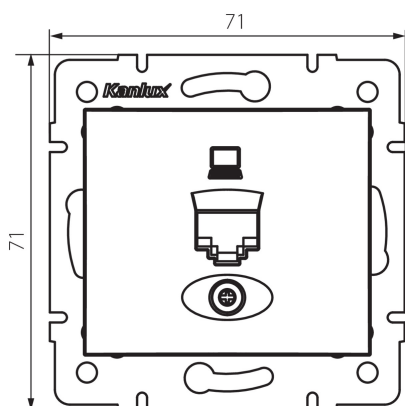

## 24989 DOMO 01-1390-030 pe

Single computer socket (RJ45Cat 5e Jack)

5905339249890

### GENERAL DATA:

**Colour:** pearl white  
**Place of assembly:** Recessed mount in the wall  
**Width [mm]:** 71  
**Height [mm]:** 71  
**Diameter of an installation box:** 60  
**Number of sockets:** 1

### TECHNICAL DATA:

**Material:** PC  
**Socket type:** single computer RJ45 Cat. 5e  
**Plastic:** PC  
**IP class:** 20