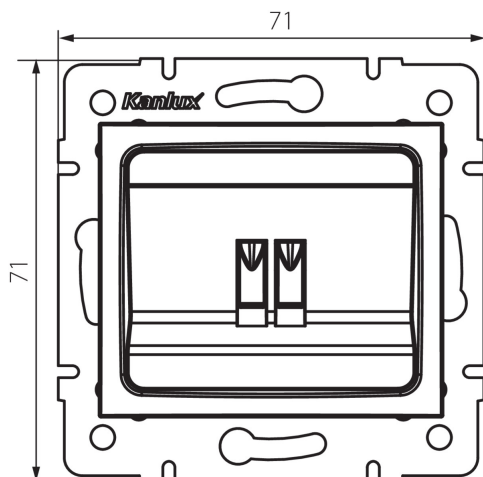

24995 DOMO 01-1450-030 pe

Single loudspeaker socket (2 contacts)

5905339249951

GENERAL DATA:

Colour: pearl white
Place of assembly: Recessed mount in the wall
Width [mm]: 71
Height [mm]: 71
Diameter of an installation box: 60
Number of sockets: 1

TECHNICAL DATA:

Material: PC
Socket type: single speaker
Plastic: PC
IP class: 20

LOGISTIC DATA:

Packaging method: 10
Number of units in the secondary packaging: 10
Number of units in the packaging: 120
Net unit weight [g]: 58
Grammage [g]: 70.5
Length of a unit pack [cm]: 10
Width of a unit pack [cm]: 4
Height of a unit pack [cm]: 14
Weight of a cardboard box [kg]: 8.46
Width of a cardboard box [cm]: 25.5
Height of a cardboard box [cm]: 32
Length of a cardboard box [cm]: 44
Volume of a cardboard box [m³]: 0.035904