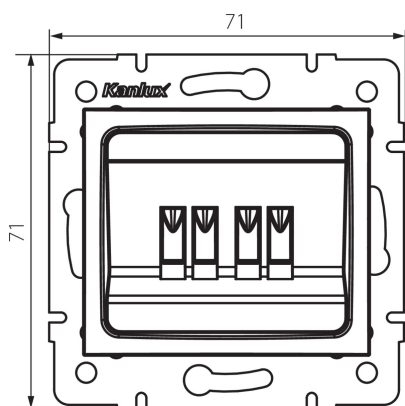

24996 DOMO 01-1820-030 pe

Double loudspeaker socket (4 contacts)

5905339249968

GENERAL DATA:

Colour: pearl white
Place of assembly: Recessed mount in the wall
Width [mm]: 71
Height [mm]: 71
Diameter of an installation box: 60
Number of sockets: 2

TECHNICAL DATA:

Material: PC
Plastic: PC
IP class: 20

LOGISTIC DATA:

Packaging method: 10
Number of units in the secondary packaging: 10
Number of units in the packaging: 120
Net unit weight [g]: 66
Grammage [g]: 78.5
Length of a unit pack [cm]: 10
Width of a unit pack [cm]: 4
Height of a unit pack [cm]: 14
Weight of a cardboard box [kg]: 9.42
Width of a cardboard box [cm]: 25.5
Height of a cardboard box [cm]: 32
Length of a cardboard box [cm]: 44
Volume of a cardboard box [m³]: 0.035904