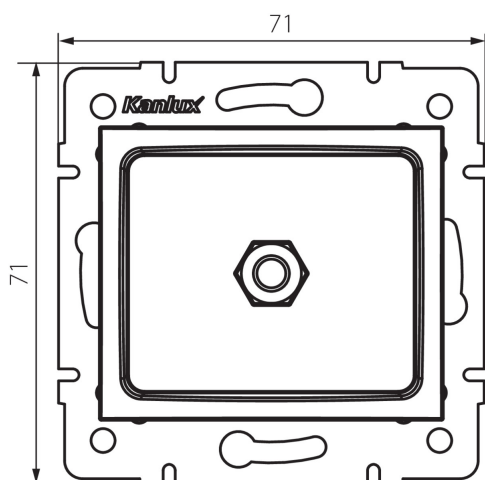

24997 DOMO 01-1830-030 pe

Equipotential socket

5905339249975

GENERAL DATA:

Colour: pearl white
Place of assembly: Recessed mount in the wall
Width [mm]: 71
Height [mm]: 71
Diameter of an installation box: 60
Number of sockets: 1

TECHNICAL DATA:

Material: PC
Plastic: PC
IP class: 20

LOGISTIC DATA:

Packaging method: 10
Number of units in the secondary packaging: 10
Number of units in the packaging: 120
Net unit weight [g]: 64
Grammage [g]: 77
Length of a unit pack [cm]: 10
Width of a unit pack [cm]: 4
Height of a unit pack [cm]: 14
Weight of a cardboard box [kg]: 9.24
Width of a cardboard box [cm]: 25.5
Height of a cardboard box [cm]: 32
Length of a cardboard box [cm]: 44
Volume of a cardboard box [m³]: 0.035904