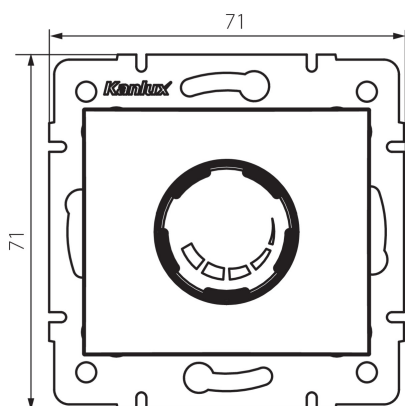

### GENERAL DATA:

**Colour:** champagne  
**Place of assembly:** Recessed mount in the wall  
**Place of application:** Indoors  
**Width [mm]:** 71  
**Height [mm]:** 71  
**Diameter of an installation box:** 60

### TECHNICAL DATA:

**Rated voltage [V]:** 250 AC  
**Rated frequency [Hz]:** 50  
**Rated power [W]:** 500  
**Class of protection against electric shock:** II  
**Ambient temperature range to which the product can be exposed:** 5÷25  
**Connection type:** Bolt terminal block  
**Terminal type:** Screw terminal  
**Plastic:** PC  
**IP class:** 20