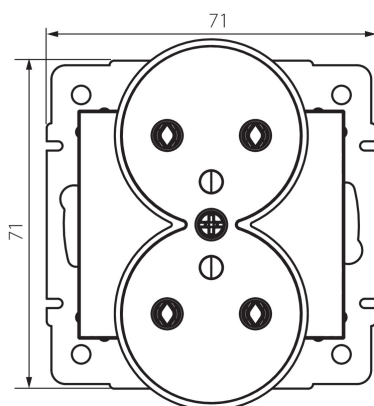

## 25032 DOMO 01-1253-150 sz

Type E double power socket with earthing terminal

5905339250322

### GENERAL DATA:

**Colour:** champagne  
**Place of assembly:** Recessed mount in the wall  
**Width [mm]:** 71  
**Height [mm]:** 71  
**Diameter of an installation box:** 60  
**Installation depth:** 25  
**Number of sockets:** 2

### TECHNICAL DATA:

**Rated voltage [V]:** 250 AC  
**Rated current [A]:** 16  
**Class of protection against electric shock:** I  
**Material:** PC  
**Material of contacts:** CuSn94  
**Earthing type:** Type E  
**Terminal type:** Screw terminal  
**Plastic:** PC  
**IP class:** 20

## **25032** DOMO 01-1253-150 sz

---

Type E double power socket with earthing terminal