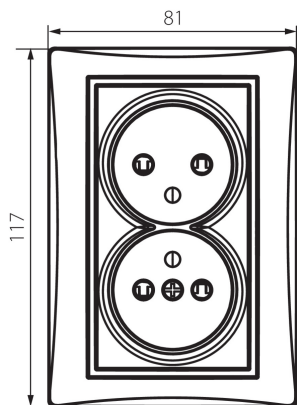

25033 DOMO 01-1260-150 sz

Type E double power socket, complete, with contact protection

5905339250339

GENERAL DATA:

Colour: champagne
Place of assembly: Recessed mount in the wall
Contact protection: yes
Width [mm]: 81
Height [mm]: 110
Diameter of an installation box: 68
Installation depth: 25
Number of sockets: 2

TECHNICAL DATA:

Rated voltage [V]: 250 AC
Rated current [A]: 16
Class of protection against electric shock: I
Material: PC
Material of contacts: CuSn94
Earthing type: Type E
Terminal type: Screw terminal
Plastic: PC
IP class: 20

LOGISTIC DATA:

Packaging method: 10
Number of units in the secondary packaging: 10
Number of units in the packaging: 120
Net unit weight [g]: 120
Grammage [g]: 138.42
Length of a unit pack [cm]: 9
Width of a unit pack [cm]: 5
Height of a unit pack [cm]: 18
Weight of a cardboard box [kg]: 16.6104
Width of a cardboard box [cm]: 25
Height of a cardboard box [cm]: 52.5
Length of a cardboard box [cm]: 52
Volume of a cardboard box [m³]: 0.06825

25033 DOMO 01-1260-150 sz

Type E double power socket, complete, with contact protection