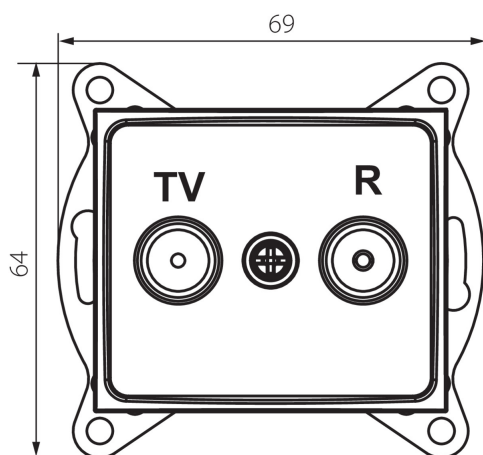

25040 DOMO 01-1320-050 sz

Radio/TV loop-through wall socket

5905339250407

GENERAL DATA:

Colour: champagne
Place of assembly: Recessed mount in the wall
Width [mm]: 69
Height [mm]: 64
Diameter of an installation box: 60
Number of sockets: 2

TECHNICAL DATA:

Material: PC
Socket type: RTV pass-through
Plastic: PC
IP class: 20

LOGISTIC DATA:

Packaging method: 10
Number of units in the secondary packaging: 10
Number of units in the packaging: 120
Net unit weight [g]: 88
Grammage [g]: 100.58
Length of a unit pack [cm]: 10
Width of a unit pack [cm]: 4
Height of a unit pack [cm]: 14
Weight of a cardboard box [kg]: 12.0696
Width of a cardboard box [cm]: 25.5
Height of a cardboard box [cm]: 32
Length of a cardboard box [cm]: 44
Volume of a cardboard box [m³]: 0.035904