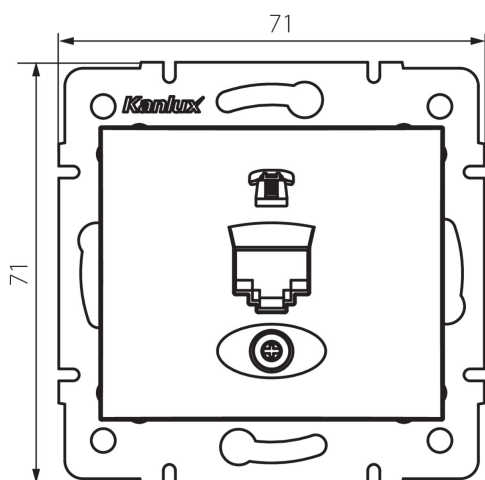

25046 DOMO 01-1370-050 sz

Numeric Telephone Socket Outlet (RJ11) -1 Gang

5905339250469

GENERAL DATA:

Colour: champagne
Place of assembly: Recessed mount in the wall
Width [mm]: 71
Height [mm]: 71
Diameter of an installation box: 60
Number of sockets: 1

TECHNICAL DATA:

Material: PC
Socket type: single telephone RJ11
Plastic: PC
IP class: 20

LOGISTIC DATA:

Packaging method: 10
Number of units in the secondary packaging: 10
Number of units in the packaging: 120
Net unit weight [g]: 56
Grammage [g]: 68.5
Length of a unit pack [cm]: 10
Width of a unit pack [cm]: 4
Height of a unit pack [cm]: 14
Weight of a cardboard box [kg]: 8.22
Width of a cardboard box [cm]: 25.5
Height of a cardboard box [cm]: 32
Length of a cardboard box [cm]: 44
Volume of a cardboard box [m³]: 0.035904