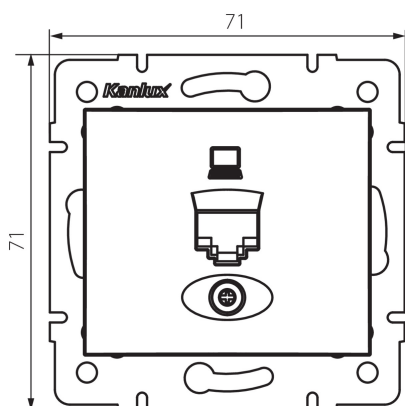

## 25048 DOMO 01-1390-050 sz

Single computer socket (RJ45Cat 5e Jack)

5905339250483

### GENERAL DATA:

**Colour:** champagne  
**Place of assembly:** Recessed mount in the wall  
**Width [mm]:** 71  
**Height [mm]:** 71  
**Diameter of an installation box:** 60  
**Number of sockets:** 1

### TECHNICAL DATA:

**Material:** PC  
**Socket type:** single computer RJ45 Cat. 5e  
**Plastic:** PC  
**IP class:** 20