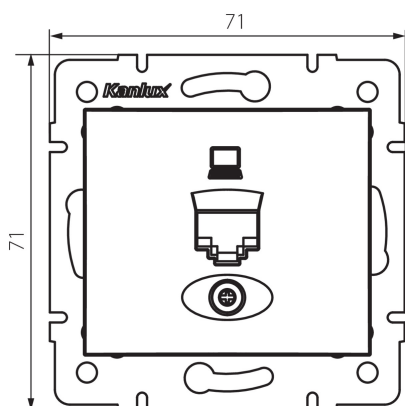

25049 DOMO 01-1400-050 sz

Single computer socket (RJ45Cat 6 Jack)

5905339250490

GENERAL DATA:

Colour: champagne
Place of assembly: Recessed mount in the wall
Width [mm]: 71
Height [mm]: 71
Diameter of an installation box: 60
Number of sockets: 1

TECHNICAL DATA:

Material: PC
Socket type: single computer RJ45 Cat. 6
Plastic: PC
IP class: 20

LOGISTIC DATA:

Packaging method: 10
Number of units in the secondary packaging: 10
Number of units in the packaging: 120
Net unit weight [g]: 56
Grammage [g]: 68.58
Length of a unit pack [cm]: 9
Width of a unit pack [cm]: 4
Height of a unit pack [cm]: 13
Weight of a cardboard box [kg]: 8.2296
Width of a cardboard box [cm]: 25.5
Height of a cardboard box [cm]: 32
Length of a cardboard box [cm]: 44
Volume of a cardboard box [m³]: 0.035904