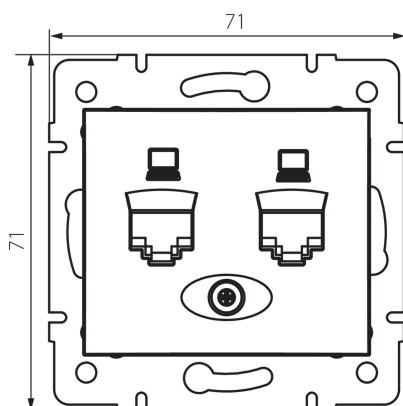

## 25051 DOMO 01-1420-050 sz

Double computer socket, independent (2x RJ45Cat 6 Jack)

5905339250513

### GENERAL DATA:

**Colour:** champagne  
**Place of assembly:** Recessed mount in the wall  
**Width [mm]:** 71  
**Height [mm]:** 71  
**Diameter of an installation box:** 60  
**Number of sockets:** 2

### TECHNICAL DATA:

**Material:** PC  
**Socket type:** dual independent computer 2xRJ45 Cat. 6  
**Plastic:** PC  
**IP class:** 20