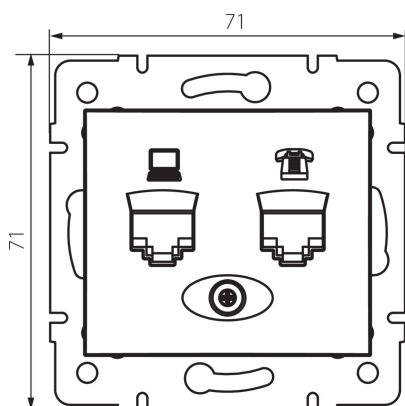

25052 DOMO 01-1430-050 sz

Computer and telephone socket (RJ45 Cat 5e+RJ11)

5905339250520

GENERAL DATA:

Colour: champagne
Place of assembly: Recessed mount in the wall
Width [mm]: 71
Height [mm]: 71
Diameter of an installation box: 60
Number of sockets: 2

TECHNICAL DATA:

Material: PC
Socket type: computer-telephone RJ45 Cat. 5e; RJ11
Plastic: PC
IP class: 20

LOGISTIC DATA:

Packaging method: 10
Number of units in the secondary packaging: 10
Number of units in the packaging: 120
Net unit weight [g]: 64
Grammage [g]: 76.67
Length of a unit pack [cm]: 9
Width of a unit pack [cm]: 5
Height of a unit pack [cm]: 13
Weight of a cardboard box [kg]: 9.2004
Width of a cardboard box [cm]: 25.5
Height of a cardboard box [cm]: 32
Length of a cardboard box [cm]: 44
Volume of a cardboard box [m³]: 0.035904