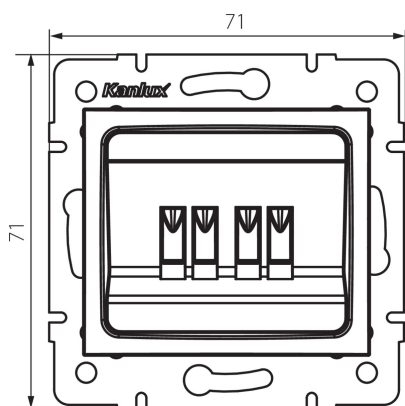

25055 DOMO 01-1820-050 sz

Double loudspeaker socket (4 contacts)

5905339250551

GENERAL DATA:

Colour: champagne
Place of assembly: Recessed mount in the wall
Width [mm]: 71
Height [mm]: 71
Diameter of an installation box: 60
Number of sockets: 2

TECHNICAL DATA:

Material: PC
Plastic: PC
IP class: 20

LOGISTIC DATA:

Packaging method: 10
Number of units in the secondary packaging: 10
Number of units in the packaging: 120
Net unit weight [g]: 66
Grammage [g]: 78.5
Length of a unit pack [cm]: 10
Width of a unit pack [cm]: 4
Height of a unit pack [cm]: 14
Weight of a cardboard box [kg]: 9.42
Width of a cardboard box [cm]: 25.5
Height of a cardboard box [cm]: 32
Length of a cardboard box [cm]: 44
Volume of a cardboard box [m³]: 0.035904