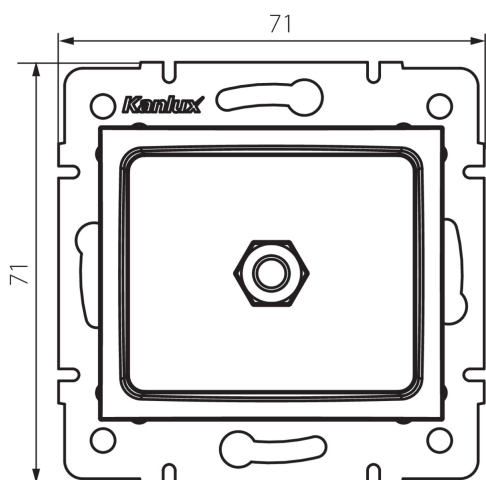

25056 DOMO 01-1830-050 sz

Equipotential socket

5905339250568

GENERAL DATA:

Colour: champagne
Place of assembly: Recessed mount in the wall
Width [mm]: 71
Height [mm]: 71
Diameter of an installation box: 60
Number of sockets: 1

TECHNICAL DATA:

Material: PC
Plastic: PC
IP class: 20

LOGISTIC DATA:

Packaging method: 10
Number of units in the secondary packaging: 10
Number of units in the packaging: 120
Net unit weight [g]: 64
Grammage [g]: 77
Length of a unit pack [cm]: 10
Width of a unit pack [cm]: 4
Height of a unit pack [cm]: 14
Weight of a cardboard box [kg]: 9.24
Width of a cardboard box [cm]: 25.5
Height of a cardboard box [cm]: 32
Length of a cardboard box [cm]: 44
Volume of a cardboard box [m³]: 0.035904