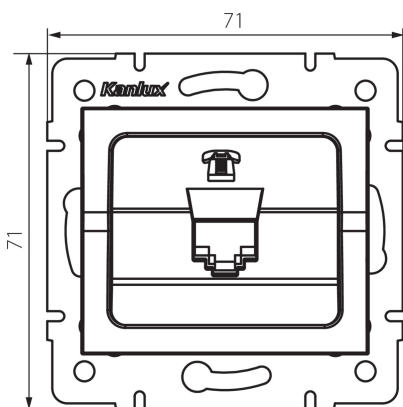

25165 LOGI 02-1370-003 kr

Numeric Telephone Socket Outlet (RJ11) -1 Gang

5905339251657

GENERAL DATA:

Colour: Ecrú

Place of assembly: Recessed mount in the wall

Width [mm]: 71

Height [mm]: 71

Diameter of an installation box: 60

Number of sockets: 1

TECHNICAL DATA:

Socket type: single telephone RJ11

Plastic: ABS

LOGISTIC DATA:

Packaging method: 10

Number of units in the secondary packaging: 10

Number of units in the packaging: 120

Net unit weight [g]: 52

Grammage [g]: 64.58

Length of a unit pack [cm]: 10

Width of a unit pack [cm]: 4

Height of a unit pack [cm]: 14

Weight of a cardboard box [kg]: 7.7496

Width of a cardboard box [cm]: 25.5

Height of a cardboard box [cm]: 32

Length of a cardboard box [cm]: 44

Volume of a cardboard box [m³]: 0.035904