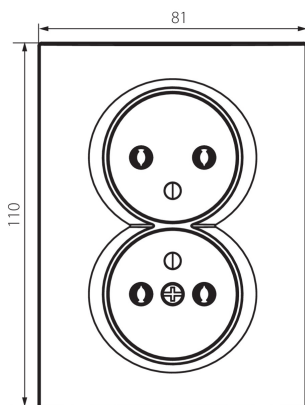

## 25212 LOGI 02-1261-143 sr

Type E double power socket, complete

5905339252128

Double grounded complete socket outlet - no additional frame is required.

### GENERAL DATA:

**Colour:** silver  
**Place of assembly:** Recessed mount in the wall  
**Width [mm]:** 81  
**Height [mm]:** 110  
**Diameter of an installation box:** 68  
**Installation depth:** 25  
**Number of sockets:** 2

### TECHNICAL DATA:

**Rated voltage [V]:** 250 AC  
**Rated current [A]:** 16  
**Class of protection against electric shock:** I  
**Material of contacts:** CuZn70  
**Earthing type:** Type E  
**Terminal type:** Screw terminal  
**Plastic:** ABS  
**IP class:** 20

### LOGISTIC DATA:

**Packaging method:** 10  
**Number of units in the secondary packaging:** 10  
**Number of units in the packaging:** 120  
**Net unit weight [g]:** 102  
**Grammage [g]:** 118.75  
**Length of a unit pack [cm]:** 10  
**Width of a unit pack [cm]:** 5  
**Height of a unit pack [cm]:** 18  
**Weight of a cardboard box [kg]:** 14.25  
**Width of a cardboard box [cm]:** 25  
**Height of a cardboard box [cm]:** 52.5  
**Length of a cardboard box [cm]:** 52  
**Volume of a cardboard box [m<sup>3</sup>]:** 0.06825