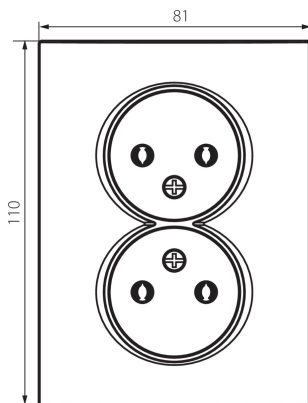

25214 LOGI 02-1280-143 sr

Double Socket Outlet 16A - 250V~e-Without Earth

5905339252142

Double non-grounded complete socket outlet. No additional frame is required.

GENERAL DATA:

Colour: silver

Place of assembly: Recessed mount in the wall

Width [mm]: 81

Height [mm]: 110

Diameter of an installation box: 68

Installation depth: 25

Number of sockets: 2

TECHNICAL DATA:

Rated voltage [V]: 250 AC

Rated current [A]: 16

Number of units in the secondary packaging: 10

Number of units in the packaging: 120

Net unit weight [g]: 88

Grammage [g]: 104.42

Length of a unit pack [cm]: 10

Width of a unit pack [cm]: 4

Height of a unit pack [cm]: 18

Weight of a cardboard box [kg]: 12.5304

Width of a cardboard box [cm]: 22

Height of a cardboard box [cm]: 51.2

Length of a cardboard box [cm]: 49.5

Volume of a cardboard box [m³]: 0.055757

25214 LOGI 02-1280-143 sr