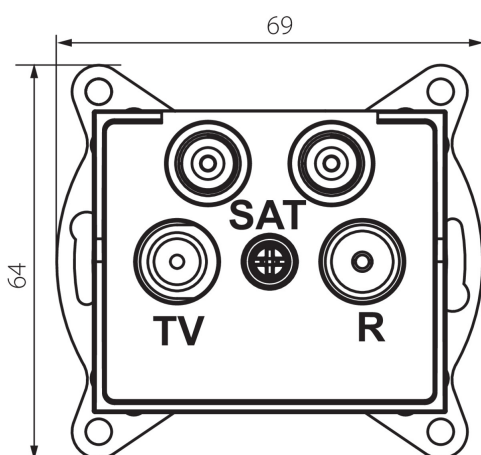

25223 LOGI 02-1590-043 sr

Double Satellite Socket (SAT-SAT-TV-R) End of Line

5905339252234

GENERAL DATA:

Colour: silver

Place of assembly: Recessed mount in the wall

Width [mm]: 69

Height [mm]: 64

Diameter of an installation box: 60

Number of sockets: 4

TECHNICAL DATA:

Socket type: TV-2xSat terminal socket

Plastic: ABS

LOGISTIC DATA:

Packaging method: 10

Number of units in the secondary packaging: 10

Number of units in the packaging: 120

Net unit weight [g]: 96

Grammage [g]: 108.58

Length of a unit pack [cm]: 10

Width of a unit pack [cm]: 4

Height of a unit pack [cm]: 14

Weight of a cardboard box [kg]: 13.0296

Width of a cardboard box [cm]: 25.5

Height of a cardboard box [cm]: 32

Length of a cardboard box [cm]: 44

Volume of a cardboard box [m³]: 0.035904