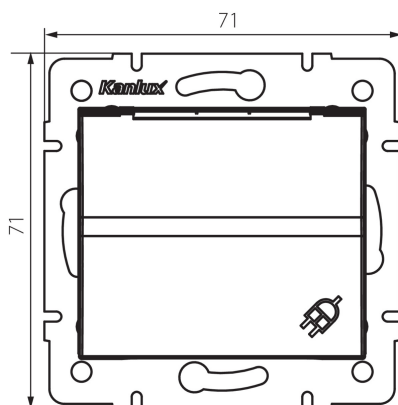

25264 LOGI 02-1230-141 gr

Socket Outlet Earthed - With Protection Cover - FireProof Plastic

5905339252647

A grounded single socket outlet (Schuko) allows you to power an electrical circuit with a maximum load of 16A. In addition, the socket outlet has a hinged lid, thanks to which it maintains the IP rating of IP 44 and may be installed in areas with splash water (bathrooms).

GENERAL DATA:

Colour: graphite
Place of assembly: Recessed mount in the wall
Width [mm]: 71
Height [mm]: 71
Diameter of an installation box: 60
Installation depth: 25
Number of sockets: 1

TECHNICAL DATA:

Rated voltage [V]: 250 AC
Rated current [A]: 16
Class of protection against electric shock: I
Material of contacts: CuZn70
Earthing type: type F
Terminal type: Screw terminal
Plastic: ABS
IP class: 44