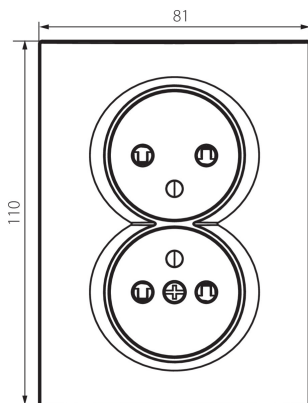

25270 LOGI 02-1260-141 gr

Type E double power socket, complete, with contact protection

5905339252708

Double grounded complete socket outlet. It has contact protection and does not require an additional frame.

GENERAL DATA:

Colour: graphite
Place of assembly: Recessed mount in the wall
Contact protection: yes
Width [mm]: 81
Height [mm]: 110
Diameter of an installation box: 68
Installation depth: 25
Number of sockets: 2

TECHNICAL DATA:

Rated voltage [V]: 250 AC
Rated current [A]: 16
Class of protection against electric shock: I
Material of contacts: CuZn70
Earthing type: Type E
Terminal type: Screw terminal
Plastic: ABS
IP class: 20

LOGISTIC DATA:

Packaging method: 10
Number of units in the secondary packaging: 10
Number of units in the packaging: 120
Net unit weight [g]: 106
Grammage [g]: 122.75
Length of a unit pack [cm]: 10
Width of a unit pack [cm]: 5
Height of a unit pack [cm]: 18
Weight of a cardboard box [kg]: 14.73
Width of a cardboard box [cm]: 25
Height of a cardboard box [cm]: 52.5
Length of a cardboard box [cm]: 52