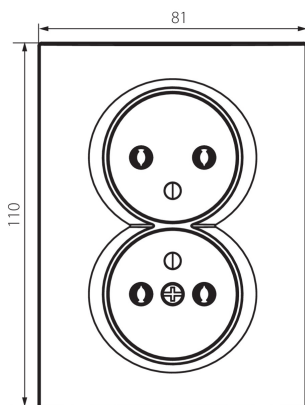

## 25271 LOGI 02-1261-141 gr

Type E double power socket, complete

5905339252715

Double grounded complete socket outlet - no additional frame is required.

### GENERAL DATA:

**Colour:** graphite  
**Place of assembly:** Recessed mount in the wall  
**Width [mm]:** 81  
**Height [mm]:** 110  
**Diameter of an installation box:** 68  
**Installation depth:** 25  
**Number of sockets:** 2

### TECHNICAL DATA:

**Rated voltage [V]:** 250 AC  
**Rated current [A]:** 16  
**Class of protection against electric shock:** I  
**Material of contacts:** CuZn70  
**Earthing type:** Type E  
**Terminal type:** Screw terminal  
**Plastic:** ABS  
**IP class:** 20

### LOGISTIC DATA:

**Packaging method:** 10  
**Number of units in the secondary packaging:** 10  
**Number of units in the packaging:** 120  
**Net unit weight [g]:** 102  
**Grammage [g]:** 118.75  
**Length of a unit pack [cm]:** 10  
**Width of a unit pack [cm]:** 5  
**Height of a unit pack [cm]:** 18  
**Weight of a cardboard box [kg]:** 14.25  
**Width of a cardboard box [cm]:** 25  
**Height of a cardboard box [cm]:** 52.5  
**Length of a cardboard box [cm]:** 52  
**Volume of a cardboard box [m<sup>3</sup>]:** 0.06825