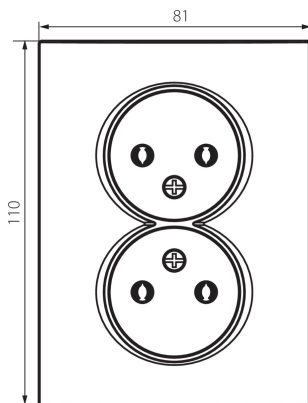

25273 LOGI 02-1280-141 gr

Double Socket Outlet 16A - 250V~e-Without Earth

5905339252739

Double non-grounded complete socket outlet. No additional frame is required.

GENERAL DATA:

Colour: graphite
Place of assembly: Recessed mount in the wall
Width [mm]: 81
Height [mm]: 110
Diameter of an installation box: 68
Installation depth: 25
Number of sockets: 2

TECHNICAL DATA:

Rated voltage [V]: 250 AC
Rated current [A]: 16
Class of protection against electric shock: II
Material of contacts: CuZn70
Earthing type: 2P
Terminal type: Screw terminal
Plastic: ABS
IP class: 20

LOGISTIC DATA:

Packaging method: 10
Number of units in the secondary packaging: 10
Number of units in the packaging: 120
Net unit weight [g]: 88
Grammage [g]: 104.42
Length of a unit pack [cm]: 10
Width of a unit pack [cm]: 4
Height of a unit pack [cm]: 18
Weight of a cardboard box [kg]: 12.5304
Width of a cardboard box [cm]: 22
Height of a cardboard box [cm]: 51.2
Length of a cardboard box [cm]: 49.5
Volume of a cardboard box [m³]: 0.055757

25273 LOGI 02-1280-141 gr

Double Socket Outlet 16A - 250V~e-Without Earth