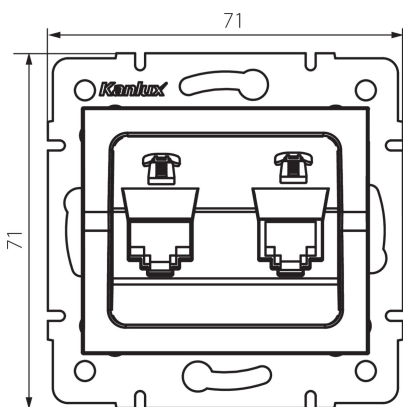

25284 LOGI 02-1380-041 gr

Double Numeric Telephone Socket Outlet (2pcs RJ11)

5905339252845

GENERAL DATA:

Colour: graphite

Place of assembly: Recessed mount in the wall

Width [mm]: 71

Height [mm]: 71

Diameter of an installation box: 60

Number of sockets: 2

TECHNICAL DATA:

Socket type: dual independent telephone 2xRJ11

Plastic: ABS

LOGISTIC DATA:

Packaging method: 10

Number of units in the secondary packaging: 10

Number of units in the packaging: 120

Net unit weight [g]: 58

Grammage [g]: 70.5

Length of a unit pack [cm]: 10

Width of a unit pack [cm]: 4

Height of a unit pack [cm]: 14

Weight of a cardboard box [kg]: 8.46

Width of a cardboard box [cm]: 25.5

Height of a cardboard box [cm]: 32

Length of a cardboard box [cm]: 44

Volume of a cardboard box [m³]: 0.035904