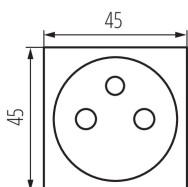

25323 BIURO 04-1250-102 bi

Type E power socket with contact protection

5905339253231

GENERAL DATA:

Colour: white
Place of assembly: slot 45x45
Contact protection: yes
Width [mm]: 45
Height [mm]: 45
Installation depth: 25
Number of sockets: 1

LOGISTIC DATA:

Packaging method: 48
Number of units in the secondary packaging: 48
Number of units in the packaging: 480
Net unit weight [g]: 27
Grammage [g]: 31.04
Length of a unit pack [cm]: 4.5
Width of a unit pack [cm]: 4
Height of a unit pack [cm]: 4.5
Weight of a cardboard box [kg]: 14.8992
Width of a cardboard box [cm]: 28
Height of a cardboard box [cm]: 35
Length of a cardboard box [cm]: 51
Volume of a cardboard box [m³]: 0.04998