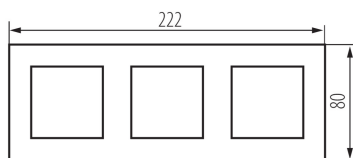

25342 BIURO 04-1480-102 bi

Triple frame

5905339253422

GENERAL DATA:

Colour: white

Width [mm]: 222

Height [mm]: 80

TECHNICAL DATA:

Material: ABS

Plastic: ABS

Number of modules: 6

LOGISTIC DATA:

Packaging method: 18

Number of units in the secondary packaging: 18

Number of units in the packaging: 180

Net unit weight [g]: 33