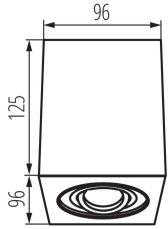

### GENERAL DATA:

**Colour:** matte white  
**Place of assembly:** ceiling mounted  
**Place of application:** Indoors  
**Minimum distance from the illuminated object:** 0,5m  
**The product is not suitable to be covered with a heat-insulating material:** yes  
**Length [mm]:** 96  
**Width [mm]:** 96  
**Height [mm]:** 125

### TECHNICAL DATA:

**Rated voltage [V]:** 220-240 AC  
**Rated frequency [Hz]:** 50  
**Maximum power [W]:** max 10  
**Class of protection against electric shock:** I  
**Light source:** PAR16  
**Light source included:** no  
**Cap:** GU10  
**Ambient temperature range to which the product can be exposed:** 5÷25  
**Enclosure material:** aluminum alloy  
**Connection type:** Bolt terminal block  
**Range of sections of wires used [mm<sup>2</sup>]:** 1÷2,5  
**Lighting-fixture angle regulation:** in one axis  
**Lighting-fixture angle regulation [°]:** 25  
**IP class:** 20

### LOGISTIC DATA:

**Packaging method:** 20  
**Number of units in the secondary packaging:** 1  
**Number of units in the packaging:** 20  
**Net unit weight [g]:** 580  
**Grammage [g]:** 669  
**Length of a unit pack [cm]:** 10.5  
**Width of a unit pack [cm]:** 10.5

## 25470 GORD DLP 50-W

Ceiling-mounted spotlight fitting

**Height of a unit pack [cm]:** 15

**Weight of a cardboard box [kg]:** 13.38

**Width of a cardboard box [cm]:** 24

**Height of a cardboard box [cm]:** 32