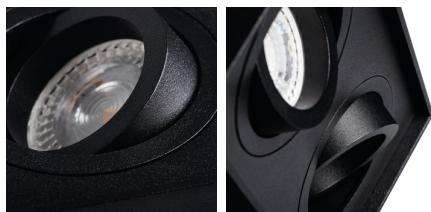

Ceiling-mounted spotlight fitting

5905339254702

MODERN  
design

HIGH  
quality  
finish

Kanlux GORD are popular surface holders. They are characterized by an interesting and expressive shape in the form of a cuboid. Kanlux GORD guarantee exceptional lighting making it possible to emphasize some elements of decor in a room and create pleasant atmosphere. Modern design and elegant simplicity make these holders match both residential interiors and commercial interiors.

### GENERAL DATA:

**Colour:** matte white  
**Place of assembly:** ceiling mounted  
**Place of application:** Indoors  
**Minimum distance from the illuminated object:** 0,5m  
**The product is not suitable to be covered with a heat-insulating material:** yes  
**Length [mm]:** 96  
**Width [mm]:** 96  
**Height [mm]:** 125