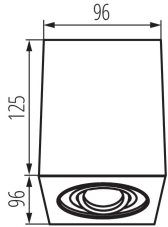

GENERAL DATA:

Colour: brushed aluminium
Place of assembly: ceiling mounted
Place of application: Indoors
Minimum distance from the illuminated object: 0,5m
The product is not suitable to be covered with a heat-insulating material: yes
Light source included: no
Length [mm]: 96
Width [mm]: 96
Height [mm]: 125

LOGISTIC DATA:

Unit of measurement: unit
Packaging method: 20
Number of units in the secondary packaging: 1
Number of units in the packaging: 20
Net unit weight [g]: 580
Grammage [g]: 669
Length of a unit pack [cm]: 10.5

Ceiling-mounted spotlight fitting

Width of a unit pack [cm]: 10.5
Height of a unit pack [cm]: 15
Weight of a cardboard box [kg]: 13.38
Width of a cardboard box [cm]: 24
Height of a cardboard box [cm]: 32
Length of a cardboard box [cm] : 55
Volume of a cardboard box [m³]: 0.04224