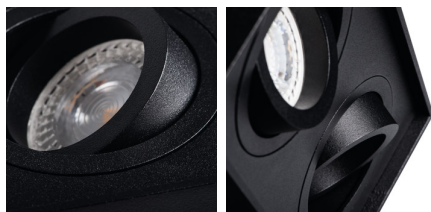

Ceiling-mounted spotlight fitting

5905339254726

Kanlux GORD are popular surface holders. They are characterized by an interesting and expressive shape in the form of a cuboid. Kanlux GORD guarantee exceptional lighting making it possible to emphasize some elements of decor in a room and create pleasant atmosphere. Modern design and elegant simplicity make these holders match both residential interiors and commercial interiors.

GENERAL DATA:

Colour: brushed aluminium
Place of assembly: ceiling mounted
Place of application: Indoors
Minimum distance from the illuminated object: 0,5m
The product is not suitable to be covered with a heat-insulating material: yes
Light source included: no
Length [mm]: 96
Width [mm]: 96
Height [mm]: 125

TECHNICAL DATA:

Rated voltage [V]: 220-240 AC
Rated frequency [Hz]: 50
Maximum power [W]: max 25
Class of protection against electric shock: I
Light source: PAR16
Cap: GU10
Ambient temperature range to which the product can be exposed: 5÷25
Enclosure material: aluminum alloy
Connection type: Bolt terminal block
Range of sections of wires used [mm²]: 1÷2,5
Lighting-fixture angle regulation: in one axis
Lighting-fixture angle regulation [°]: 25
IP class: 20