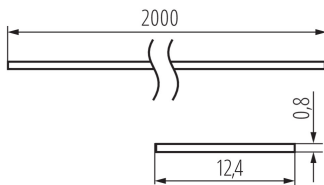

26567 SHADE J/K-W 2m

Lampshade for aluminium profiles

5905339265678

GENERAL DATA:

Colour: white

Length [mm]: 2000

TECHNICAL DATA:

Material: plastic

Lampshade material: plastic

LOGISTIC DATA:

Unit of measurement: package

Packaging method: 10

Number of units in the secondary packaging: 1

Number of units in the packaging: 10

Net unit weight [g]: 180

Grammage [g]: 516

Length of a unit pack [cm]: 205

Width of a unit pack [cm]: 6.5

Height of a unit pack [cm]: 6.5

Weight of a cardboard box [kg]: 5.16

Width of a cardboard box [cm]: 34

Height of a cardboard box [cm]: 14

Length of a cardboard box [cm]: 207