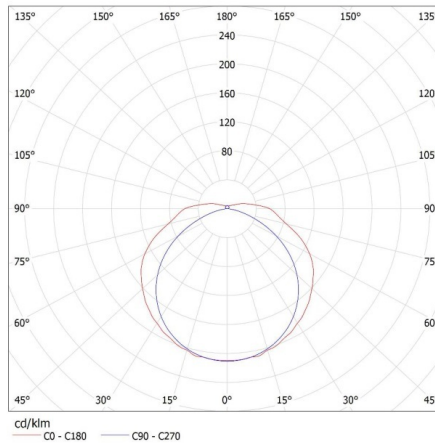

26961 MEBA 4LED 2X120 PS

T8 LED tube linear fittings

KANLUX S.A. (kat 26961) MEBA 4LED 2X120 PS + GLASSv2 / LDC (Polar)