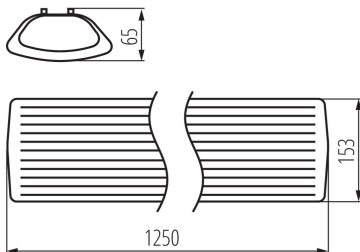

26961 MEBA 4LED 2X120 PS

T8 LED tube linear fittings

5905339269614

Kanlux MEBA 4LED is a LED version of Kanlux MEBA linear luminaire. T8 LED tubes used in it guarantee more economical and longer operation, which positively translates into the comfort of use in beauty and hairdresser salons, and office spaces.

GENERAL DATA:

Colour: white

Place of assembly: ceiling mounted

Place of application: Indoors

Minimum distance from the illuminated object : 0,5m

Power supply of T8 LED fluorescent lamps : Unilateral

Length [mm]: 1250

Width [mm]: 153

Height [mm]: 65

TECHNICAL DATA:

Rated voltage [V]: 220-240 AC

Rated frequency [Hz]: 50

Maximum power [W]: 2 x max 36

Class of protection against electric shock : I

Lampshade material: PS

Light source: T8 LED

Light source included: no

Cap: G13

Ambient temperature range to which the product can be exposed: 5÷25

Enclosure material: plastic, steel

Connection type: Bolt terminal block

Range of sections of wires used [mm²]: 1-2,5

IP class: 20

LOGISTIC DATA:

Unit of measurement: unit

Packaging method: 8

Number of units in the secondary packaging : 1

Number of units in the packaging: 8

Net unit weight [g]: 1200

Grammage [g]: 1620

Length of a unit pack [cm]: 127

Width of a unit pack [cm]: 15.5

Height of a unit pack [cm]: 7

Weight of a cardboard box [kg]: 12.96

Width of a cardboard box [cm]: 29.5