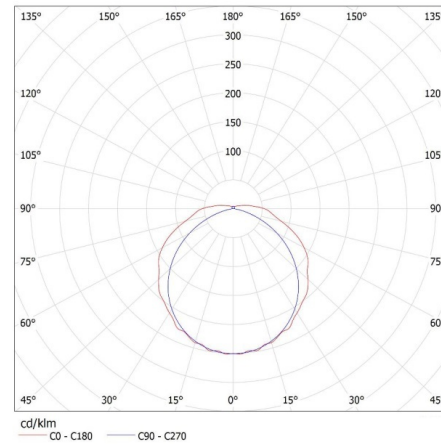

ADDITIONAL INFORMATION:

- the fittings are intended for sources T8 LED 220-240 V~; 50/60 Hz with one-sided power supply

KANLUX S.A. (kat 26961) MEBA 4LED 2X120 PS + GLASSv4 / LDC (Polar)