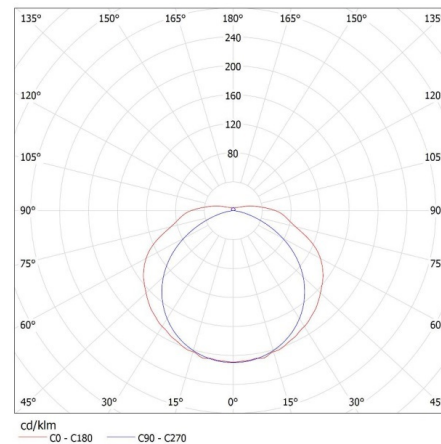

KANLUX S.A. (kat 26961) MEBA 4LED 2X120 PS + GLASSv3 / LDC (Polar)