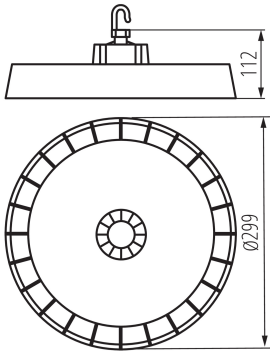

27163 HB PRO STRONG 100W-NW

High-bay LED light fitting

Number of on/off cycles: ≥ 25000

Lighting angle [°]: 90

Ambient temperature range to which the product can be exposed: -30÷50

Enclosure material: aluminum alloy

Protective glass material: plastic

Connection type: Free cable ends

Wire type: H05RN-F

Wire length [m]: 0.3

Wire diameter [mm²]: 1

IK class: 08

IP class: 65

LOGISTIC DATA:

Unit of measurement: unit

Packaging method: 1

Number of units in the secondary packaging: 1

Number of units in the packaging: 1

Net unit weight [g]: 2020

Grammage [g]: 2560

Gross unit weight [g]: 2556

Length of a unit pack [cm]: 34

Width of a unit pack [cm]: 34

Height of a unit pack [cm]: 15

Weight of a cardboard box [kg]: 2.56

Width of a cardboard box [cm]: 34

Height of a cardboard box [cm]: 15

Length of a cardboard box [cm]: 34

Volume of a cardboard box [m³]: 0.01734

ADDITIONAL INFORMATION:

- 5 years Warranty under the terms of the warranty statement, available on our website
- IK10 is achieved when using a protective grid (without IK08 net).

ACCESSORIES

38137

HBPHS BRACKET

Wspornik montażowy do oprawy HB PRO STRONG, HBPHS BRACKET (38137)