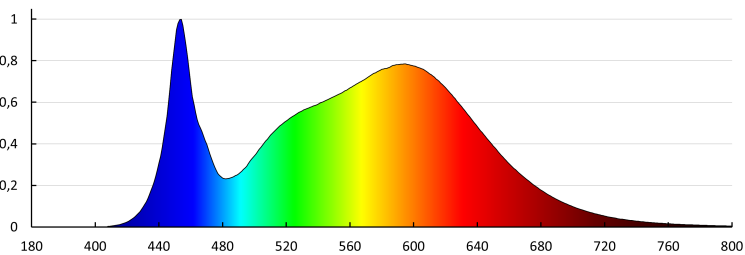

LOGISTIC DATA:

Unit of measurement: package

Packaging method: 1

Number of units in the packaging: 1

Net unit weight [g]: 2116

Grammage [g]: 2614

Gross unit weight [g]: 2614

Length of a unit pack [cm]: 30

Width of a unit pack [cm]: 30

Height of a unit pack [cm]: 7

Weight of a cardboard box [kg]: 2.614

Width of a cardboard box [cm]: 30

Height of a cardboard box [cm]: 7

Length of a cardboard box [cm]: 30

Volume of a cardboard box [m³]: 0.0063