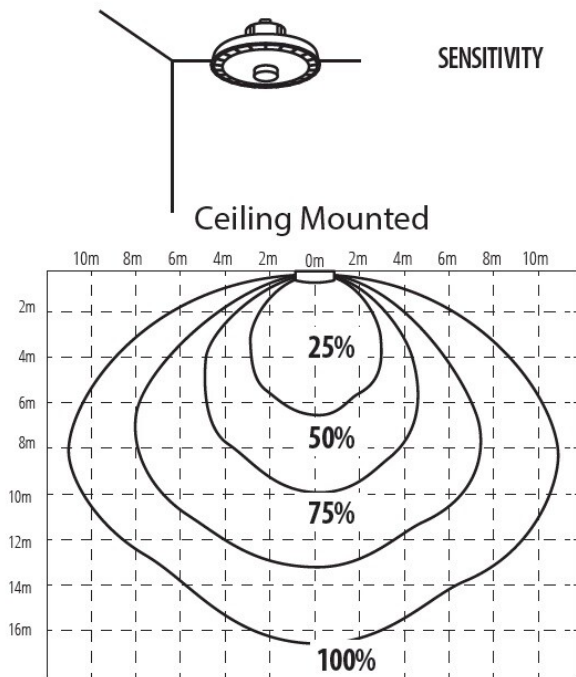

27165 HB PRO STRONG 150WSR

High-bay LED light fitting

5905339271655

GENERAL DATA:

Colour: grey
Place of assembly: for suspension on the ceiling
Place of application: Indoors and outdoors
Minimum distance from the illuminated object: 1m
Compatible with a dimmer: 1-10V
Wykrywanie ruchu: yes
Height [mm]: 112
Diameter [mm]: 299
Sensitivity regulation: yes
Mercury content: no
Mercury content in the lamp [mg]: 0
Integrated LED light source: yes

TECHNICAL DATA:

Rated voltage [V]: 220-240 AC
Rated frequency [Hz]: 50
Maximum power [W]: 150 / 112,5 / 75
Class of protection against electric shock: I
Diode type: LED SMD
Luminous flux [lm]: 25500 / 19125 / 12750
Colour temperature: white
Correlated colour temperature [K]: 4000
Colour consistency in McAdam ellipses: 6
Colour rendering index: 80
Service life [h]: 50000
Number of on/off cycles: ≥ 25000
Lighting angle [°]: 90
Ambient temperature range to which the product can be exposed: -30÷50
Enclosure material: aluminum alloy
Protective glass material: plastic
Sensor type: microwave
Connection type: Free cable ends
Wire type: H05RN-F
Wire length [m]: 0.3
Wire diameter [mm²]: 1
Sensor-operation time [second-minute]: 5s/1min/3min/10min
sensor working angle [°]: 360
Illumination-level setpoint by which the sensor detects movement [lx]: 10/25/50/OFF
IK class: 08
IP class: 65

27165 HB PRO STRONG 150WSR

High-bay LED light fitting

Sensor range[m]: max 13

LOGISTIC DATA:

Unit of measurement: package

Packaging method: 1

Number of units in the packaging: 1

Net unit weight [g]: 2116