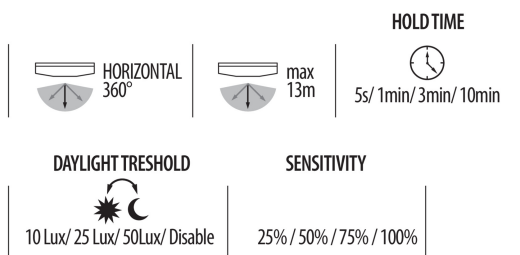

27165 HB PRO STRONG 150WSR

High-bay LED light fitting

5905339271655

GENERAL DATA:

Colour: grey
Place of assembly: for suspension on the ceiling
Place of application: Indoors and outdoors
Minimum distance from the illuminated object: 1m
Compatible with a dimmer: 1-10V
Wykrywanie ruchu: yes
Height [mm]: 112
Diameter [mm]: 299
Sensitivity regulation: yes
Mercury content: no
Mercury content in the lamp [mg]: 0
Integrated LED light source: yes

TECHNICAL DATA:

Rated voltage [V]: 220-240 AC
Rated frequency [Hz]: 50
Maximum power [W]: 150 / 112,5 / 75
Class of protection against electric shock: I
Diode type: LED SMD
Luminous flux [lm]: 25500 / 19125 / 12750
Colour temperature: white
Correlated colour temperature [K]: 4000
Colour consistency in McAdam ellipses: 6
Colour rendering index: 80
Service life [h]: 50000
Number of on/off cycles: ≥ 25000
Lighting angle [°]: 90
Ambient temperature range to which the product can be exposed: -30÷50
Enclosure material: aluminum alloy
Protective glass material: plastic
Sensor type: microwave
Connection type: Free cable ends
Wire type: H05RN-F
Wire length [m]: 0.3
Wire diameter [mm²]: 1
Sensor-operation time [second-minute]: 5s/1min/3min/10min
sensor working angle [°]: 360
Illumination-level setpoint by which the sensor detects movement [lx]: 10/25/50/OFF
IK class: 08
IP class: 65

27165 HB PRO STRONG 150WSR

High-bay LED light fitting

Sensor range[m]: max 13

LOGISTIC DATA:

Unit of measurement: package

Packaging method: 1

Number of units in the packaging: 1

Net unit weight [g]: 2116