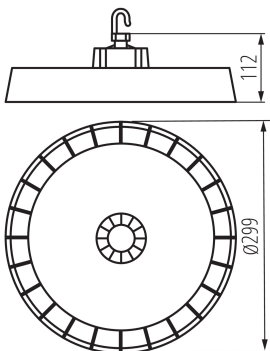

27165 HB PRO STRONG 150WSR

High-bay LED light fitting

5905339271655

GENERAL DATA:

Colour: grey
Place of assembly: for suspension on the ceiling
Place of application: Indoors and outdoors
Minimum distance from the illuminated object: 1m
Compatible with a dimmer: 1-10V
Wykrywanie ruchu: yes
Height [mm]: 112
Diameter [mm]: 299
Sensitivity regulation: yes
Mercury content: no
Mercury content in the lamp [mg]: 0
Integrated LED light source: yes

TECHNICAL DATA:

Rated voltage [V]: 220-240 AC
Rated frequency [Hz]: 50
Maximum power [W]: 150 / 112,5 / 75
Class of protection against electric shock: I
Diode type: LED SMD
Luminous flux [lm]: 25500 / 19125 / 12750
Colour temperature: white
Correlated colour temperature [K]: 4000
Colour consistency in McAdam ellipses: 6
Colour rendering index: 80
Service life [h]: 50000
Number of on/off cycles: ≥ 25000
Lighting angle [°]: 90
Ambient temperature range to which the product can be exposed: -30÷50
Enclosure material: aluminum alloy
Protective glass material: plastic
Sensor type: microwave
Connection type: Free cable ends
Wire type: H05RN-F
Wire length [m]: 0.3
Wire diameter [mm²]: 1
Sensor-operation time [second-minute]: 5s/1min/3min/10min
sensor working angle [°]: 360
Illumination-level setpoint by which the sensor detects movement [lx]: 10/25/50/OFF
IK class: 08
IP class: 65

27165 HB PRO STRONG 150WSR

High-bay LED light fitting

Sensor range[m]: max 13

LOGISTIC DATA:

Unit of measurement: package

Packaging method: 1

Number of units in the packaging: 1

Net unit weight [g]: 2116

Grammage [g]: 2614

Gross unit weight [g]: 2614

Length of a unit pack [cm]: 30

Width of a unit pack [cm]: 30

Height of a unit pack [cm]: 7

Weight of a cardboard box [kg]: 2.614

Width of a cardboard box [cm]: 30