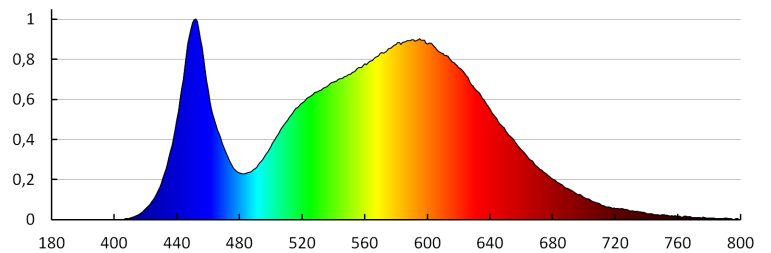

LOGISTIC DATA:

Packaging method: 20

Number of units in the secondary packaging: 1

Number of units in the packaging: 20

Net unit weight [g]: 430

Grammage [g]: 551

Length of a unit pack [cm]: 23

Width of a unit pack [cm]: 3

Height of a unit pack [cm]: 27

Weight of a cardboard box [kg]: 11.02

Width of a cardboard box [cm]: 33.5

Height of a cardboard box [cm]: 29

Length of a cardboard box [cm]: 48

Volume of a cardboard box [m³]: 0.046632

KANLUX S.A. (kat 27219) ROUNDA V2LED18W-NW-SN / LDC (Polar)