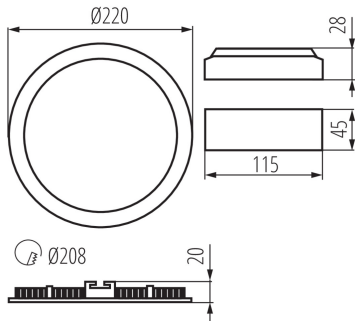

27219 ROUNDA V2LED18W-NW-SN

Downlight fitting