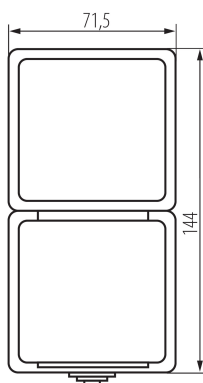

## 27358 TEKNO 05-3121-102 bi

Single-pole switch and type E power socket, vertical, with contact protection

5905339273581

### GENERAL DATA:

**Colour:** white  
**Place of assembly:** wall mounted  
**Contact protection:** yes  
**Highlighting:** Not applicable  
**Number of sockets:** 1

### TECHNICAL DATA:

**Rated voltage [V]:** 250 AC  
**Rated current [A]:** 16  
**Class of protection against electric shock :** I  
**Material of contacts:** CuZn70  
**Earthing type:** typu E  
**Terminal type:** Screw terminal  
**Plastic:** ABS  
**Number of levers:** 1  
**Rated current [AX]:** 10  
**IP class:** 54

### LOGISTIC DATA:

**Unit of measurement:** unit  
**Packaging method:** 5  
**Number of units in the secondary packaging :** 5  
**Number of units in the packaging :** 40  
**Net unit weight [g]:** 164  
**Grammage [g]:** 197.5  
**Gross unit weight [g]:** 168  
**Length of a unit pack [cm]:** 8  
**Width of a unit pack [cm]:** 6  
**Height of a unit pack [cm]:** 25  
**Weight of a cardboard box [kg]:** 7.9  
**Width of a cardboard box [cm]:** 31  
**Height of a cardboard box [cm]:** 33  
**Length of a cardboard box [cm]:** 38.5  
**Volume of a cardboard box [m<sup>3</sup>]:** 0.039386