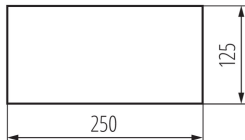

Exit sign

5905339275004

GENERAL DATA:

Width [mm]: 250

Height [mm]: 125

LOGISTIC DATA:

Packaging method: 50

Number of units in the packaging: 50

Net unit weight [g]: 16

Grammage [g]: 18

Length of a unit pack [cm]: 25

Width of a unit pack [cm]: 12.5

Height of a unit pack [cm]: 0.1

Weight of a cardboard box [kg]: 0.9

Width of a cardboard box [cm]: 14

Height of a cardboard box [cm]: 5

Length of a cardboard box [cm]: 26

Volume of a cardboard box [m³]: 0.00182