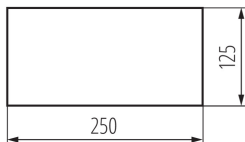

27505 PICTO ONTEC S D5

Exit sign

5905339275059

GENERAL DATA:

Width [mm]: 246

Height [mm]: 123

LOGISTIC DATA:

Packaging method: 50

Number of units in the packaging: 50

Net unit weight [g]: 8

Grammage [g]: 10

Length of a unit pack [cm]: 25

Width of a unit pack [cm]: 12.5

Height of a unit pack [cm]: 0.1

Weight of a cardboard box [kg]: 0.5

Width of a cardboard box [cm]: 14

Height of a cardboard box [cm]: 5

Length of a cardboard box [cm]: 26

Volume of a cardboard box [m³]: 0.00182